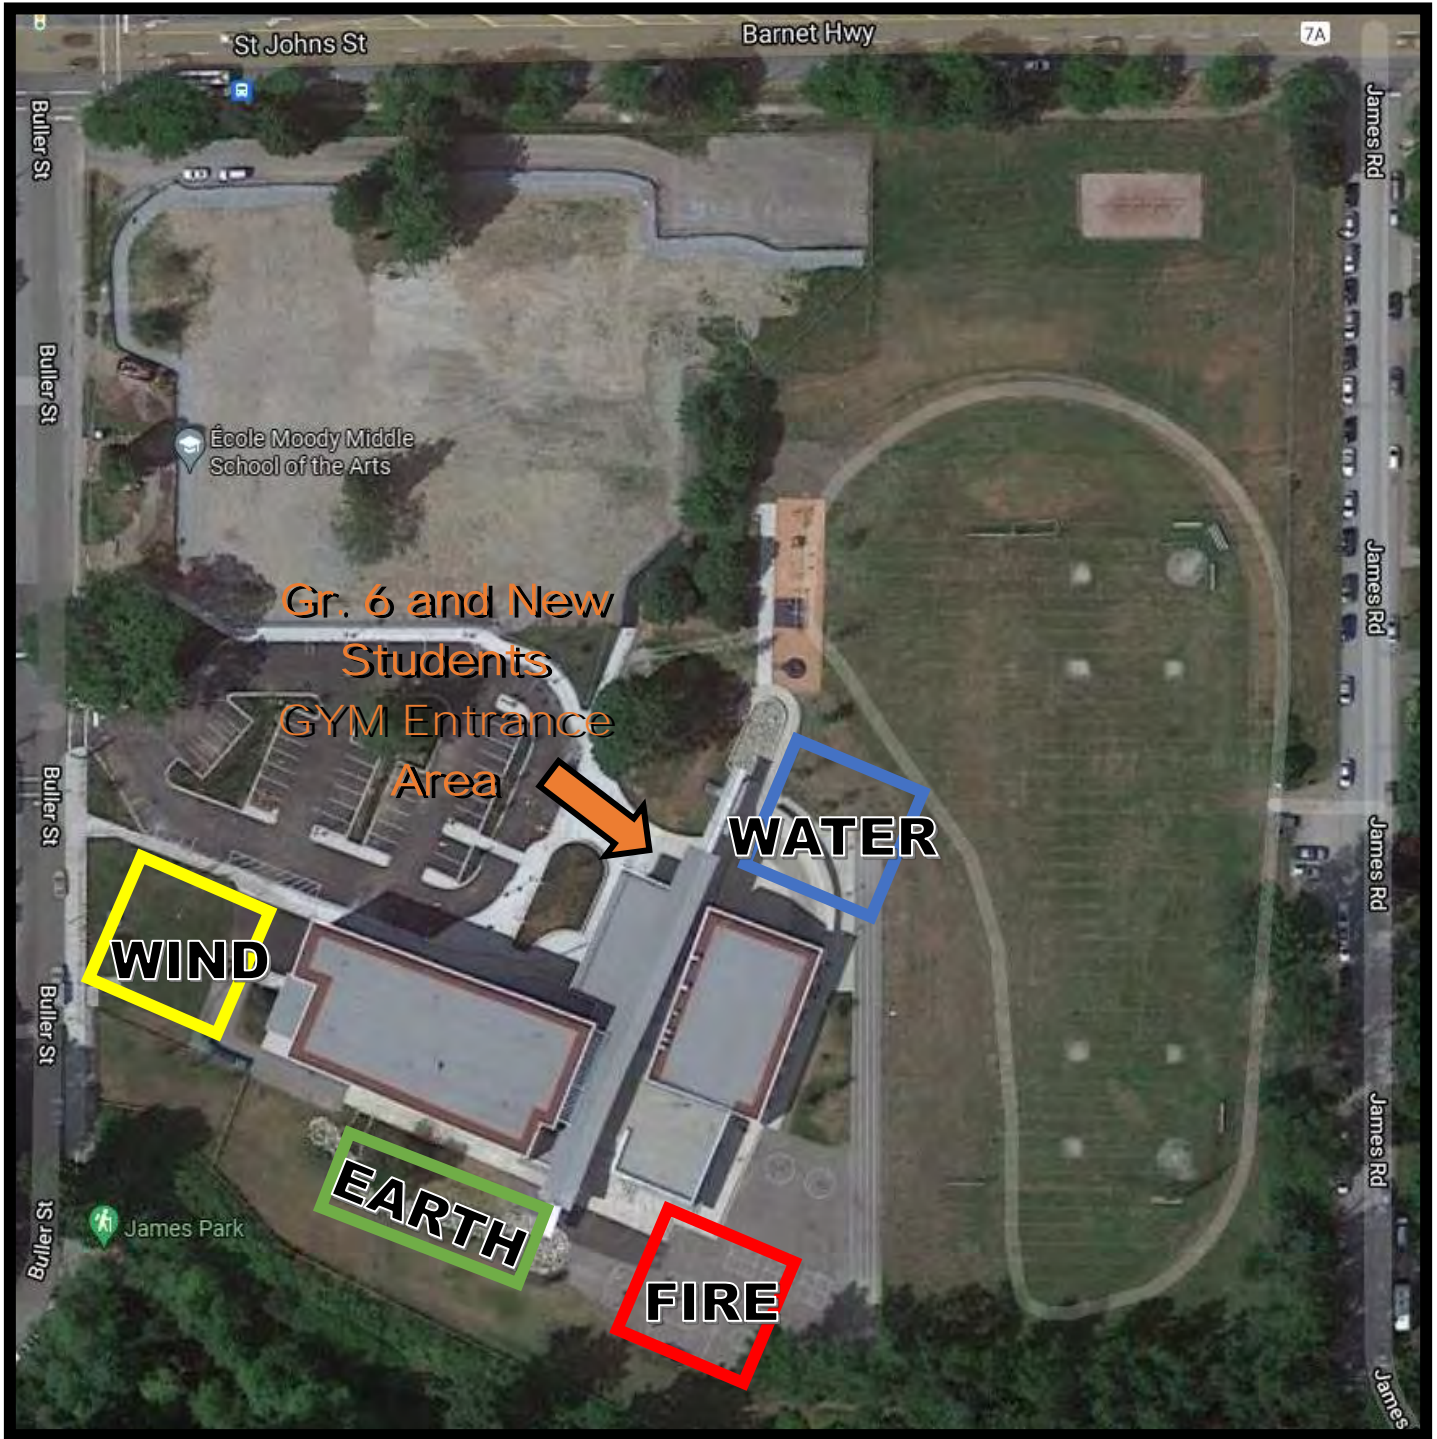

École Moody Middle School of the Arts

Entrance and Exit Areas

Wind – West	Fire – Roof Top Patio by sports court
Earth – South Rock Garden	Water - Amphitheatre

Gr. 6 and New Students to Gym entrance on Tuesday September 6th at 10 - 11 AM
 Grade 7 and 8 returning students to the designated POD areas at 11:15 - 11:45AM